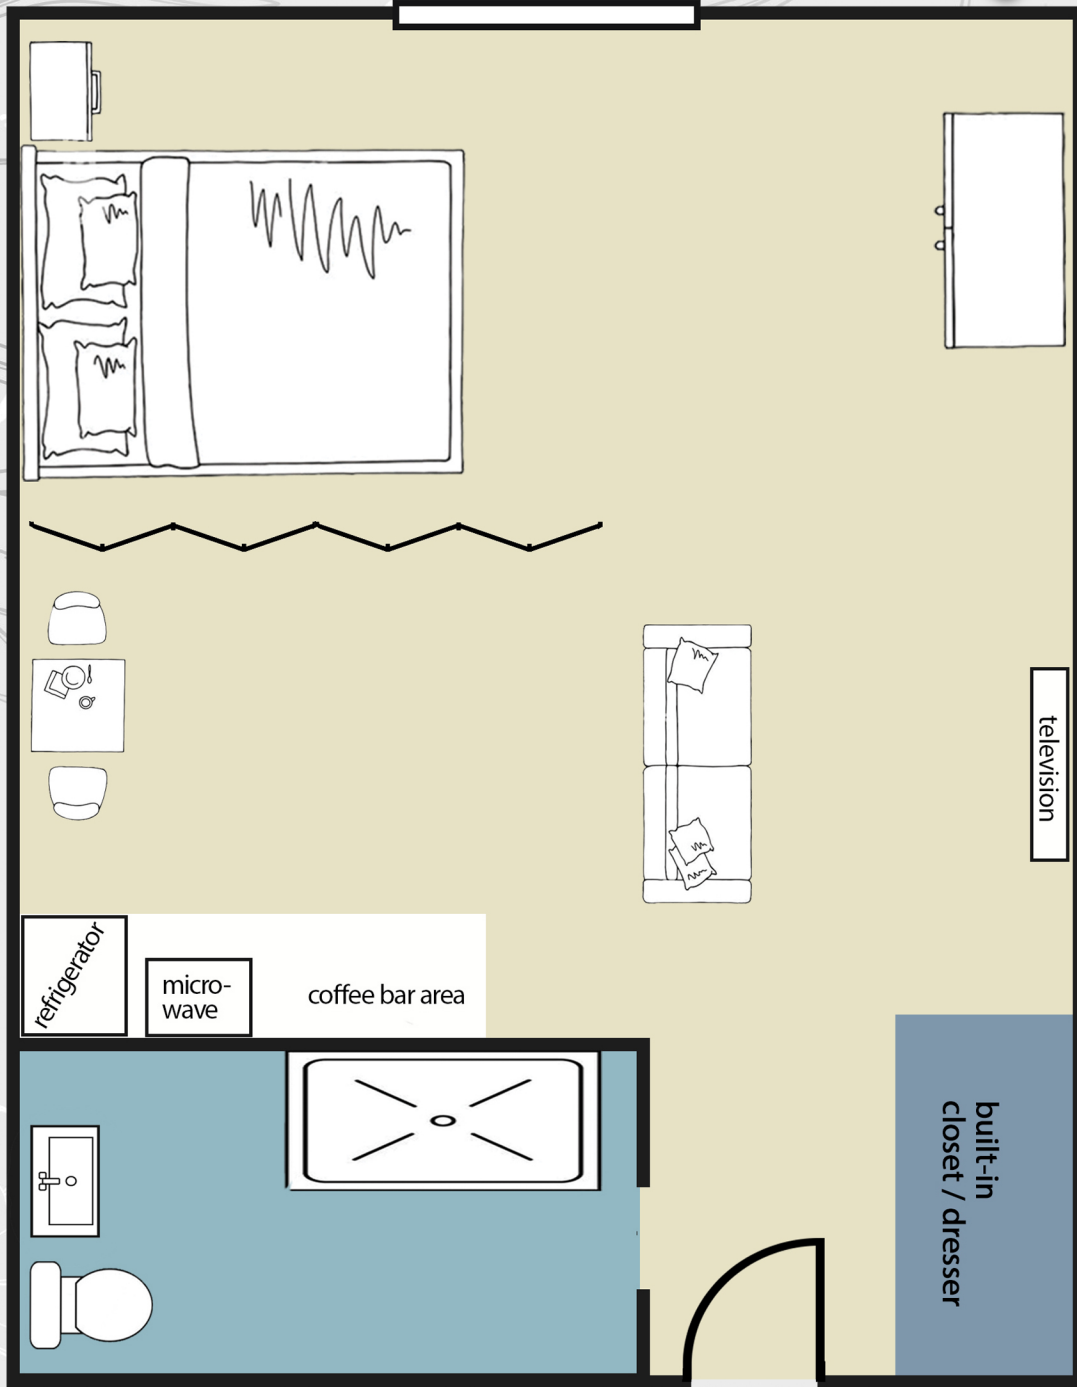

Enhanced Life

412 sq. ft.
studio

*Square footage is estimated and may vary slightly.