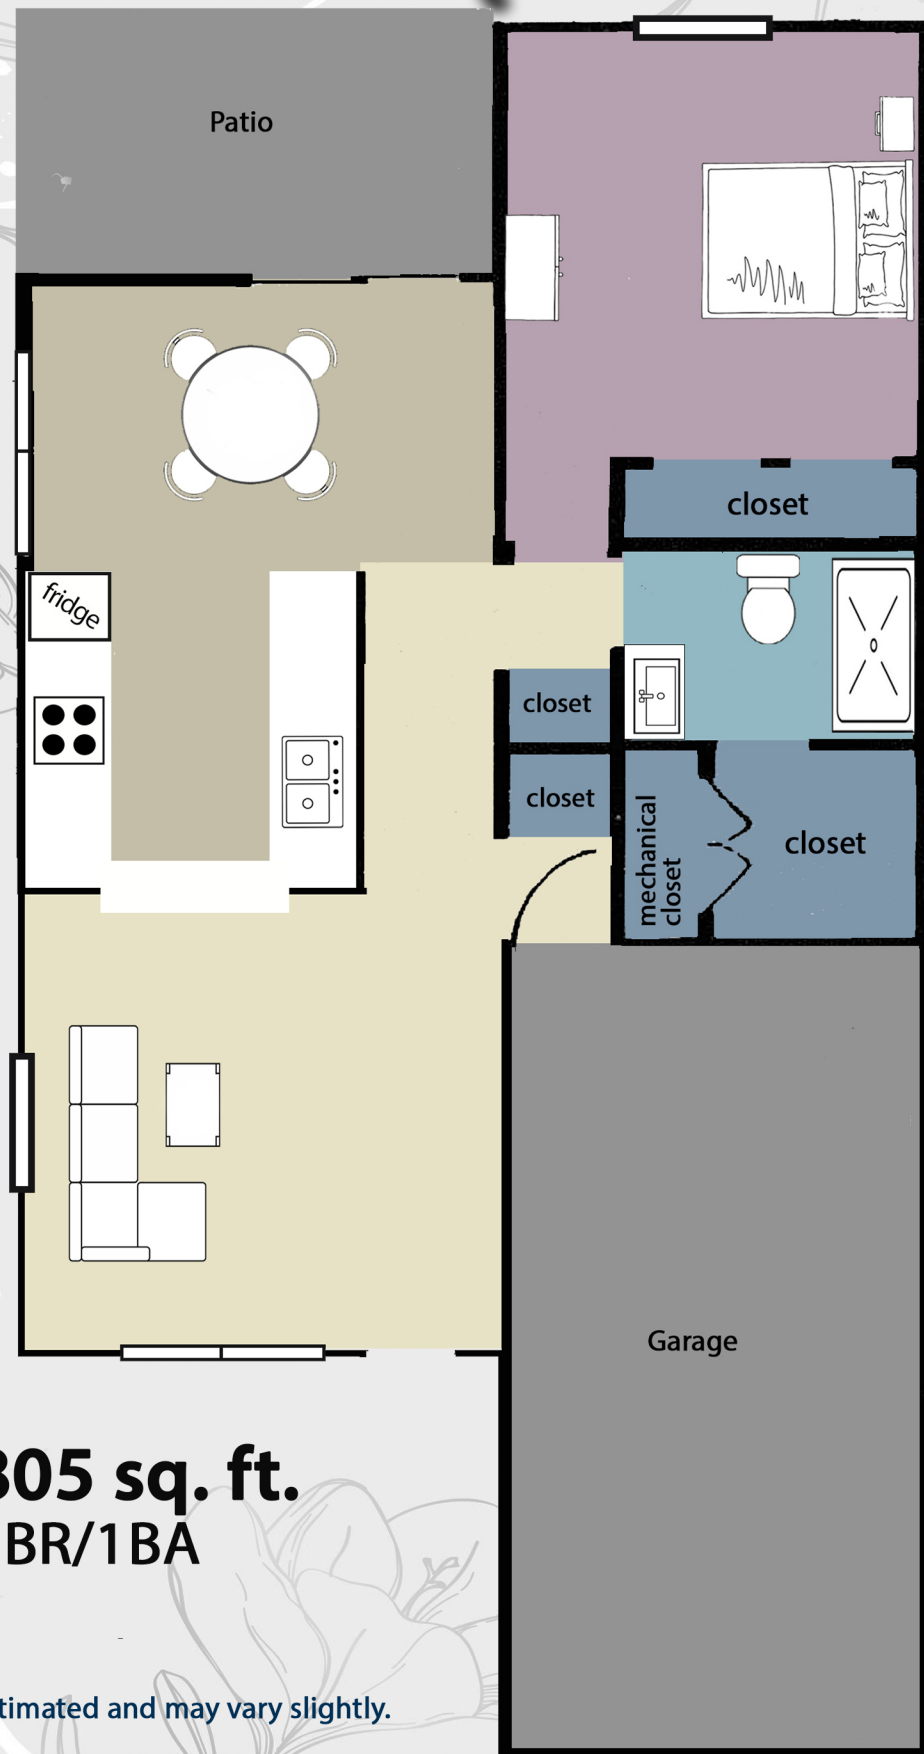

Bluebird

805 sq. ft.
1BR/1BA

*Square footage is estimated and may vary slightly.

Meadowlark

920 sq. ft.
1BR/1BA

*Square footage is estimated and may vary slightly.

Bobwhite

1,200 sq. ft.
2BR/2BA

*Square footage is estimated and may vary slightly.

Whipoorwill

1,200 sq. ft.
2BR/2BA

*Square footage is estimated and may vary slightly.

Cardinal Place

1,353 sq. ft.
3BR/2BA
or
2BR/Den/2BA

*Square footage is estimated and may vary slightly in each apartment