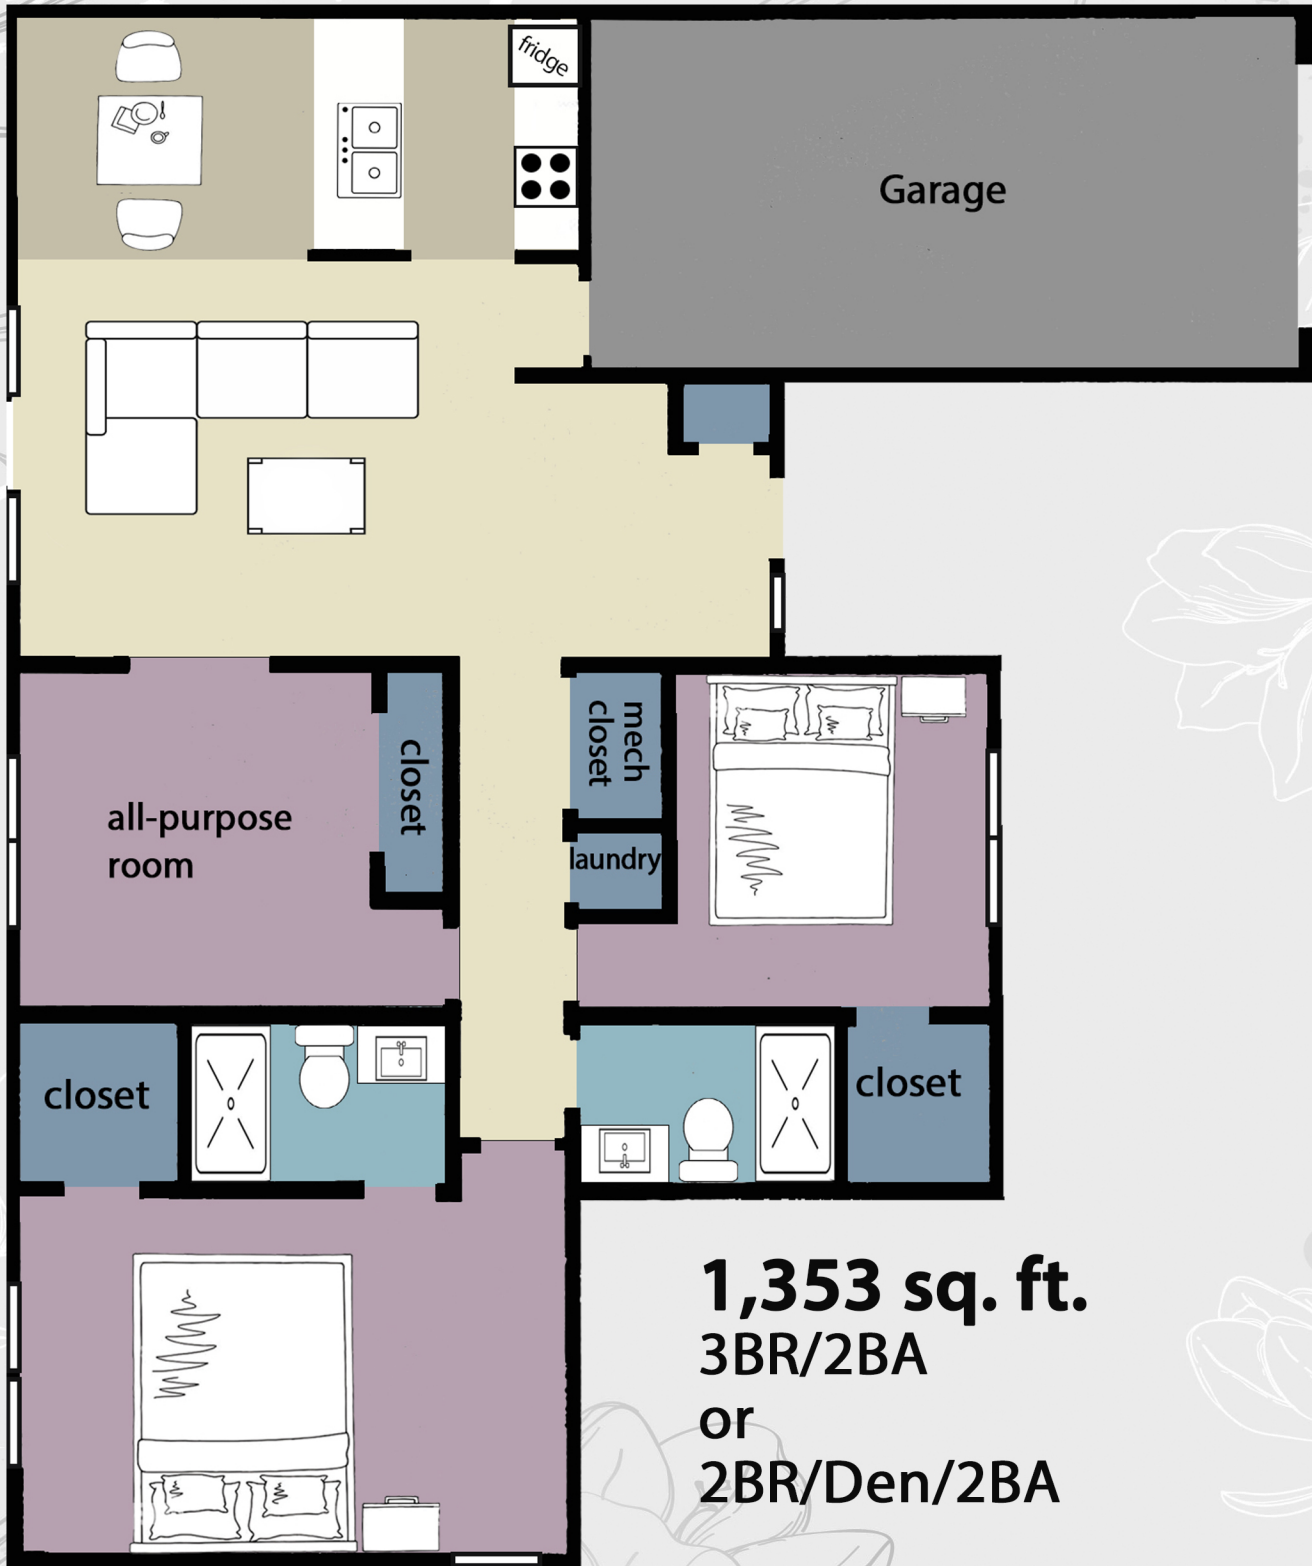

Bluebird

805 sq. ft.
1BR/1BA

*Square footage is estimated and may vary slightly.

Meadowlark

920 sq. ft.
1BR/1BA

*Square footage is estimated and may vary slightly.

Bobwhite

1,200 sq. ft.
2BR/2BA

*Square footage is estimated and may vary slightly.

Whipoorwill

1,200 sq. ft.
2BR/2BA

*Square footage is estimated and may vary slightly.

Cardinal Place

1,353 sq. ft.
3BR/2BA
or
2BR/Den/2BA

*Square footage is estimated and may vary slightly in each apartment