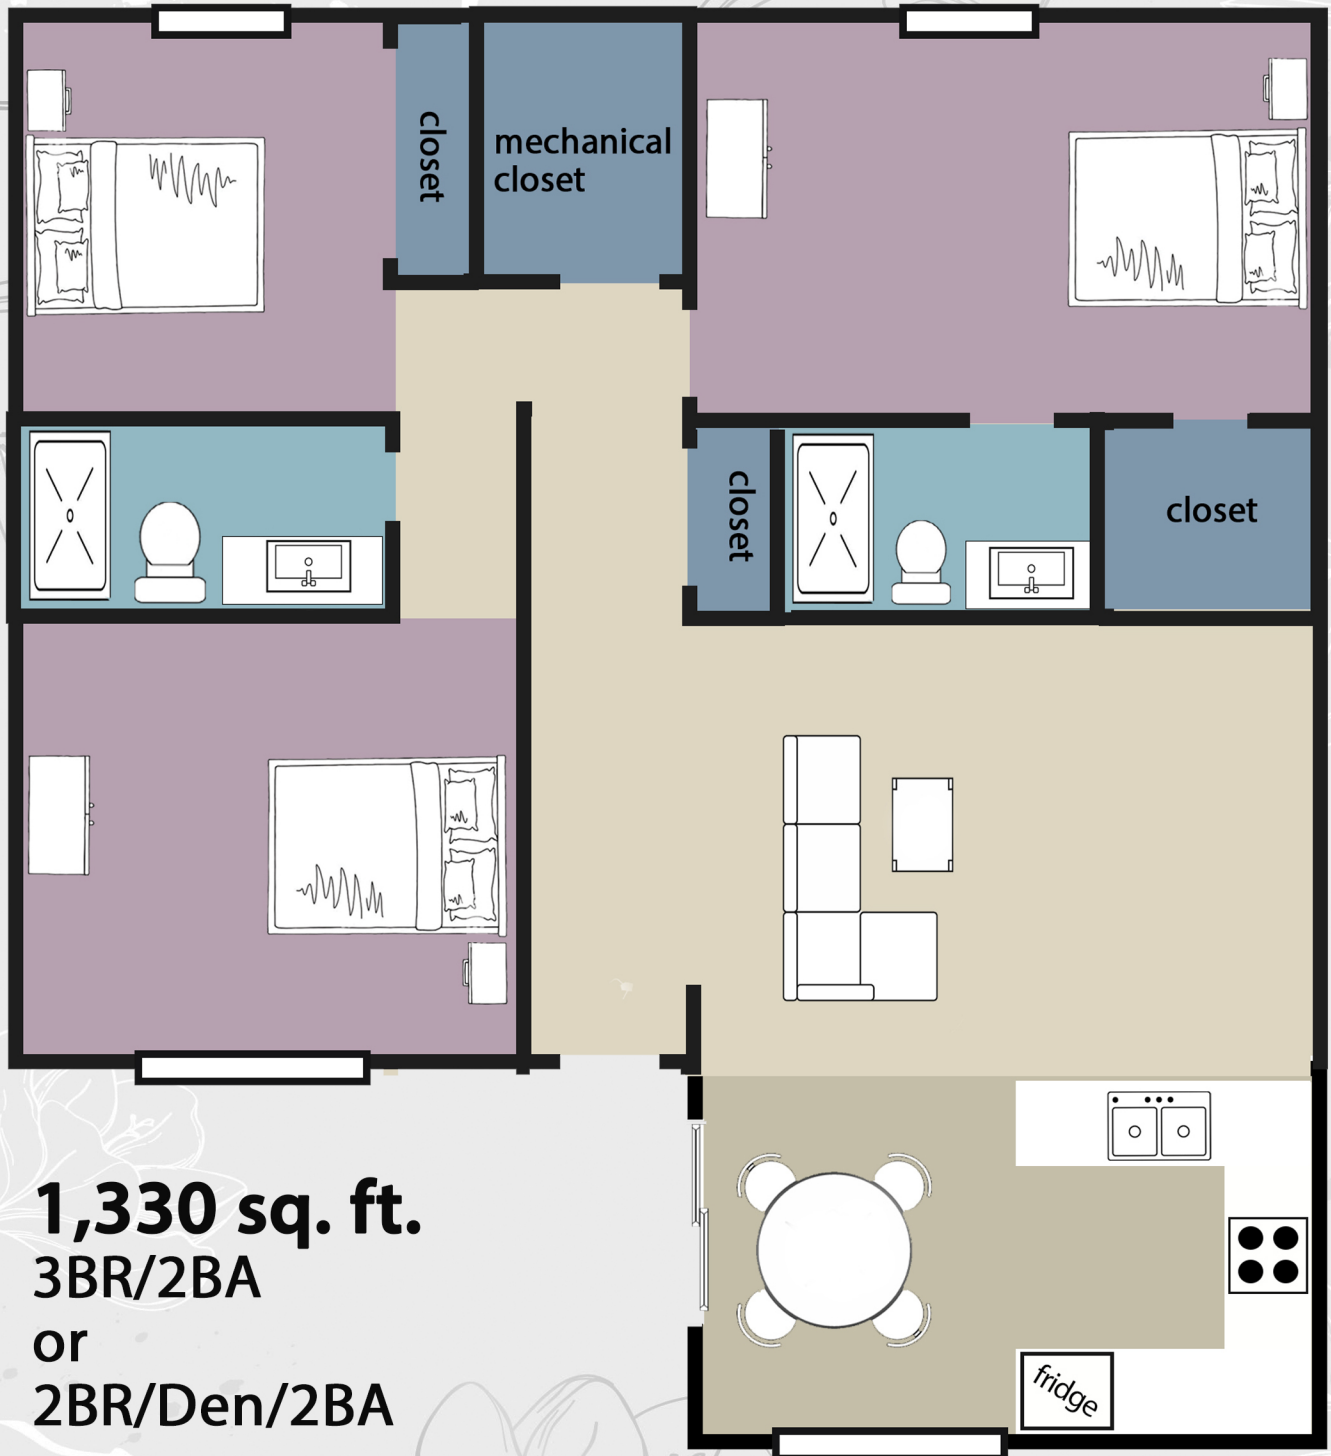

Azalea

1,177 sq. ft.
2BR/2BA

*Square footage is estimated and may vary slightly in each apartment

Dogwood

1,140 sq. ft.
2BR/2BA

*Square footage is estimated and may vary slightly in each apartment

Magnolia

1,330 sq. ft.
3BR/2BA
or
2BR/Den/2BA

*Square footage is estimated and may vary slightly in each apartment