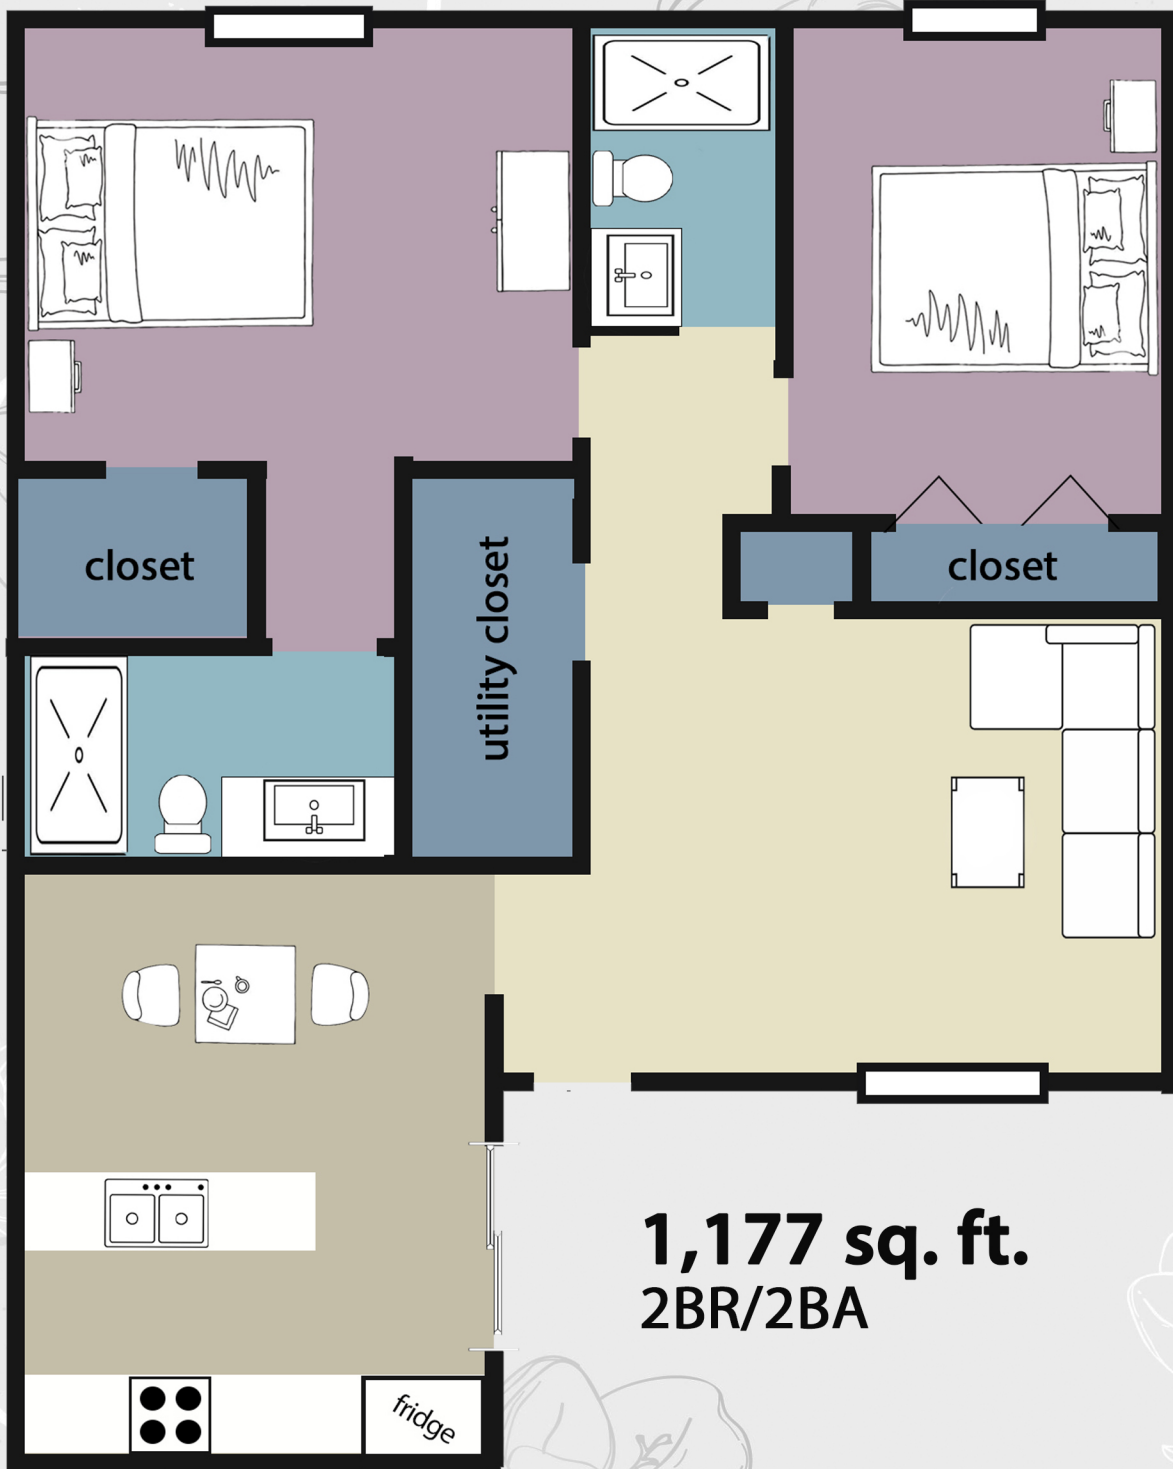

Azalea

1,177 sq. ft.
2BR/2BA

*Square footage is estimated and may vary slightly in each apartment

Dogwood

1,140 sq. ft.
2BR/2BA

*Square footage is estimated and may vary slightly in each apartment

Magnolia

1,330 sq. ft.
3BR/2BA
or
2BR/Den/2BA

*Square footage is estimated and may vary slightly in each apartment