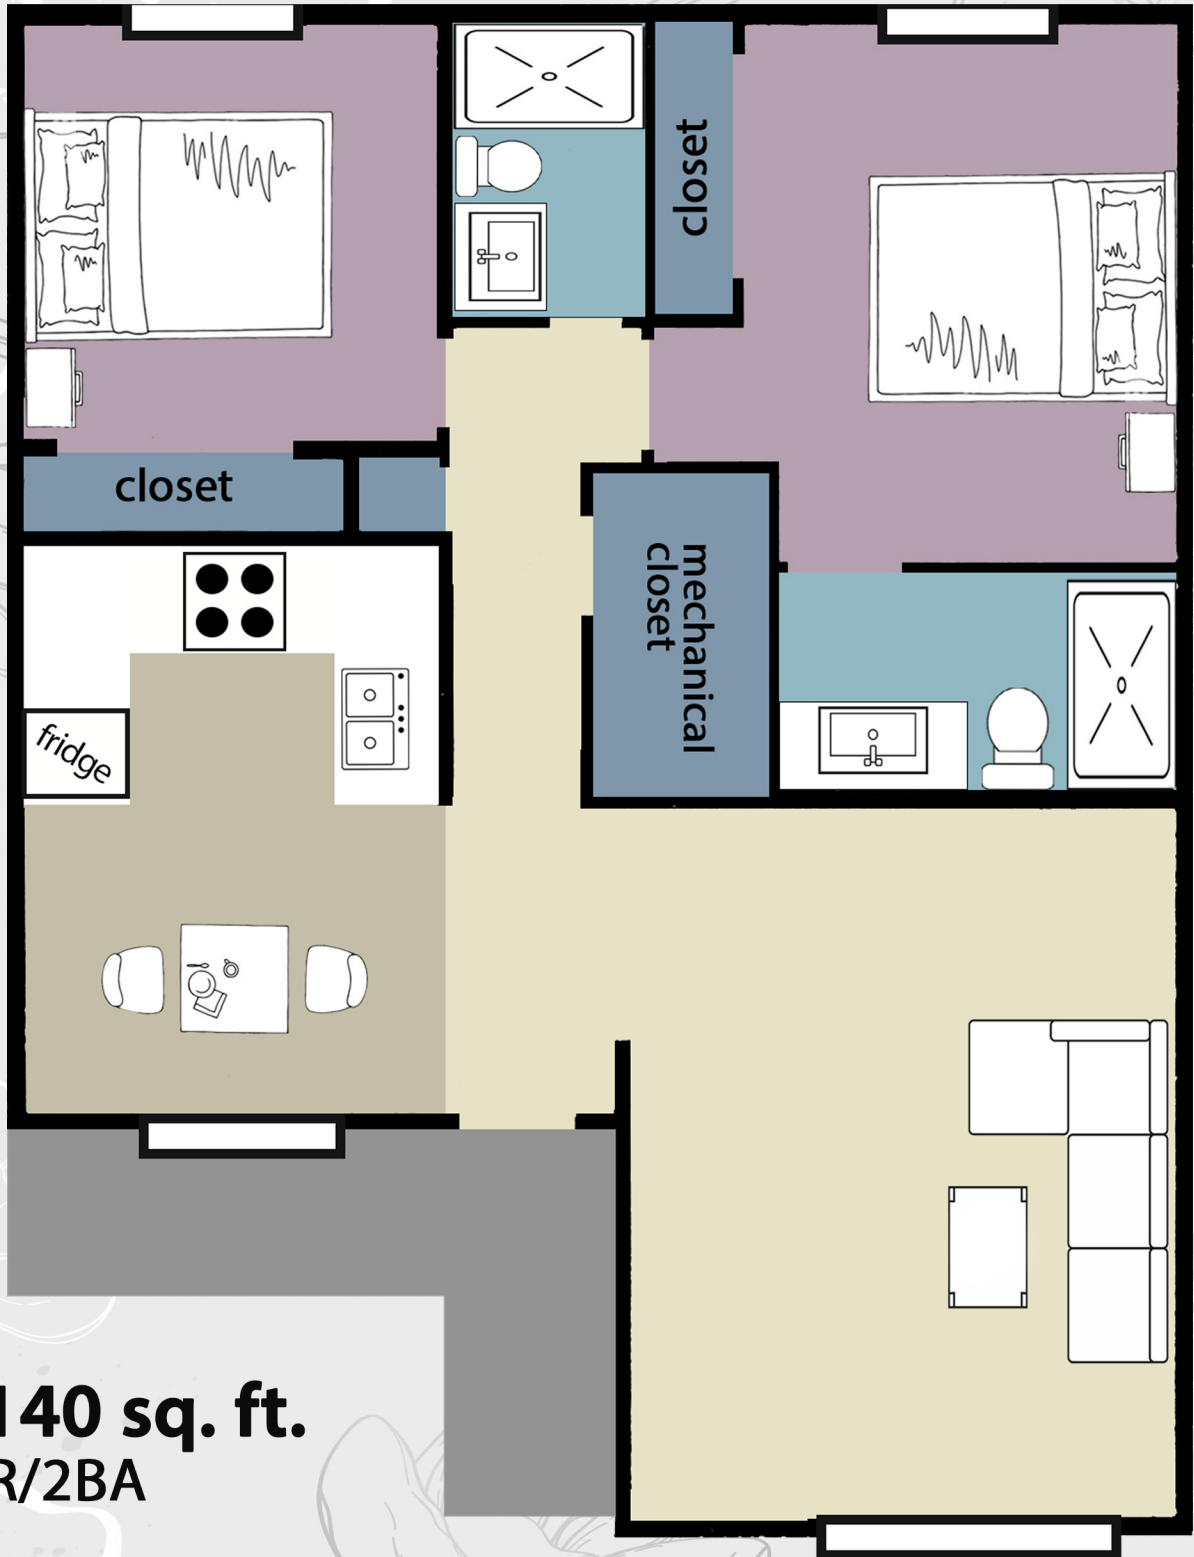

Azalea

1,177 sq. ft.
2BR/2BA

*Square footage is estimated and may vary slightly in each apartment

Dogwood

1,140 sq. ft.
2BR/2BA

*Square footage is estimated and may vary slightly in each apartment

Magnolia

1,330 sq. ft.
3BR/2BA
or
2BR/Den/2BA

*Square footage is estimated and may vary slightly in each apartment