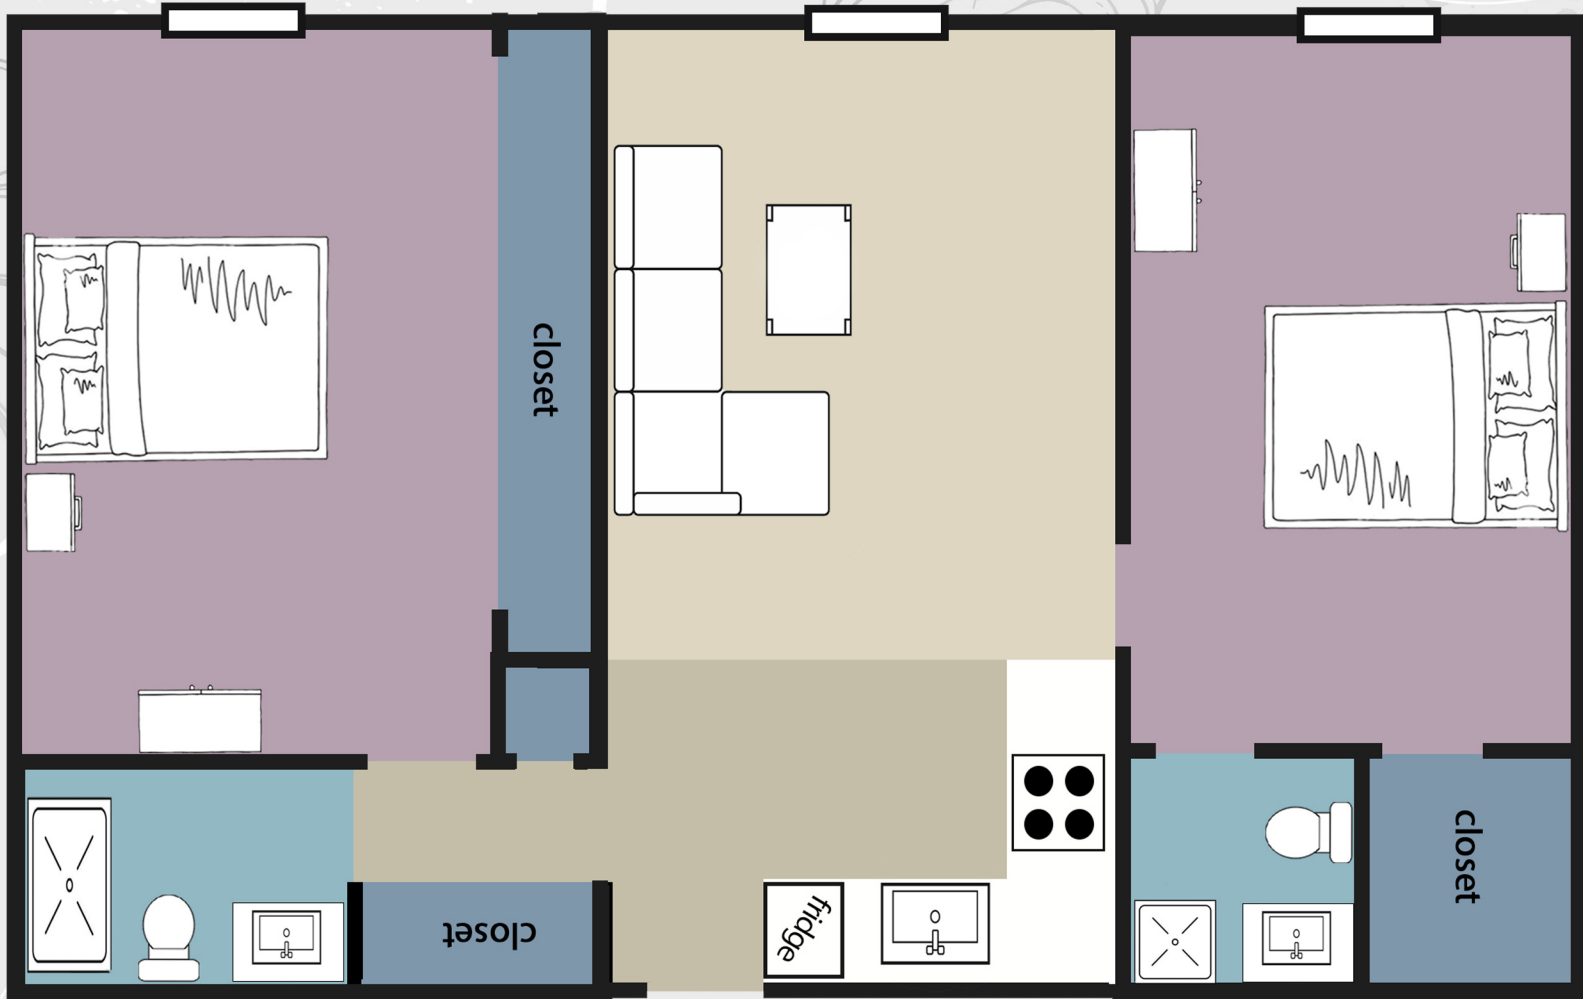

Super Valencia

954 sq. ft.
2BR/2BA

*Square footage is estimated and may vary slightly in each apartment