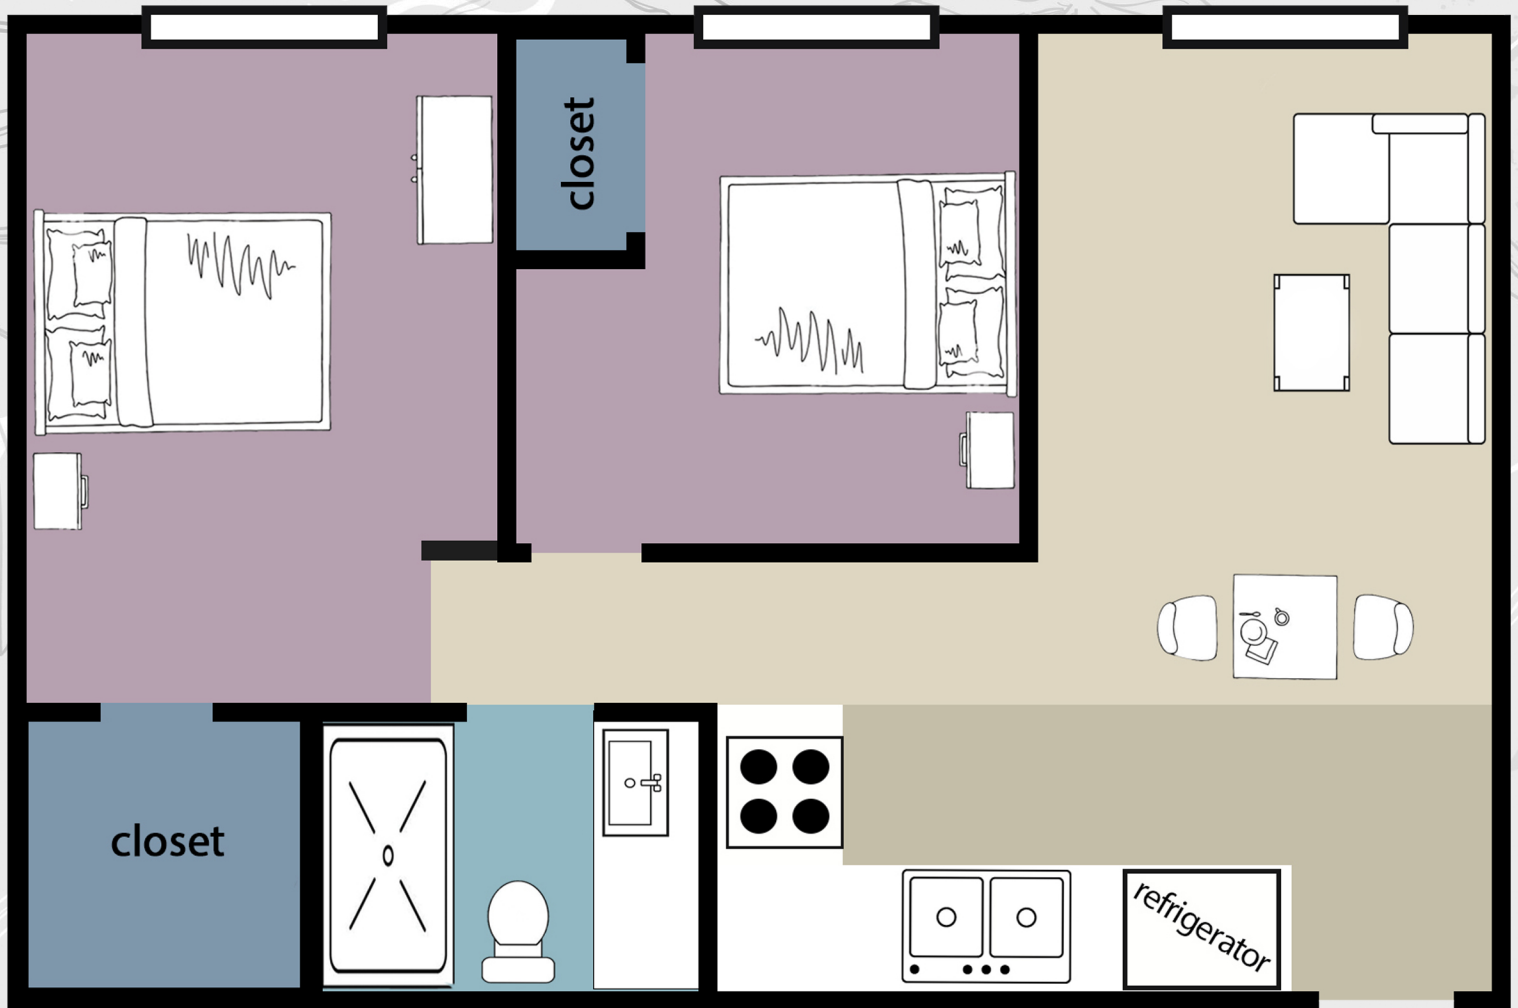

# Chateau

**634 sq. ft.**  
**2BR/1BA**

\*Square footage is estimated and may vary slightly in each apartment