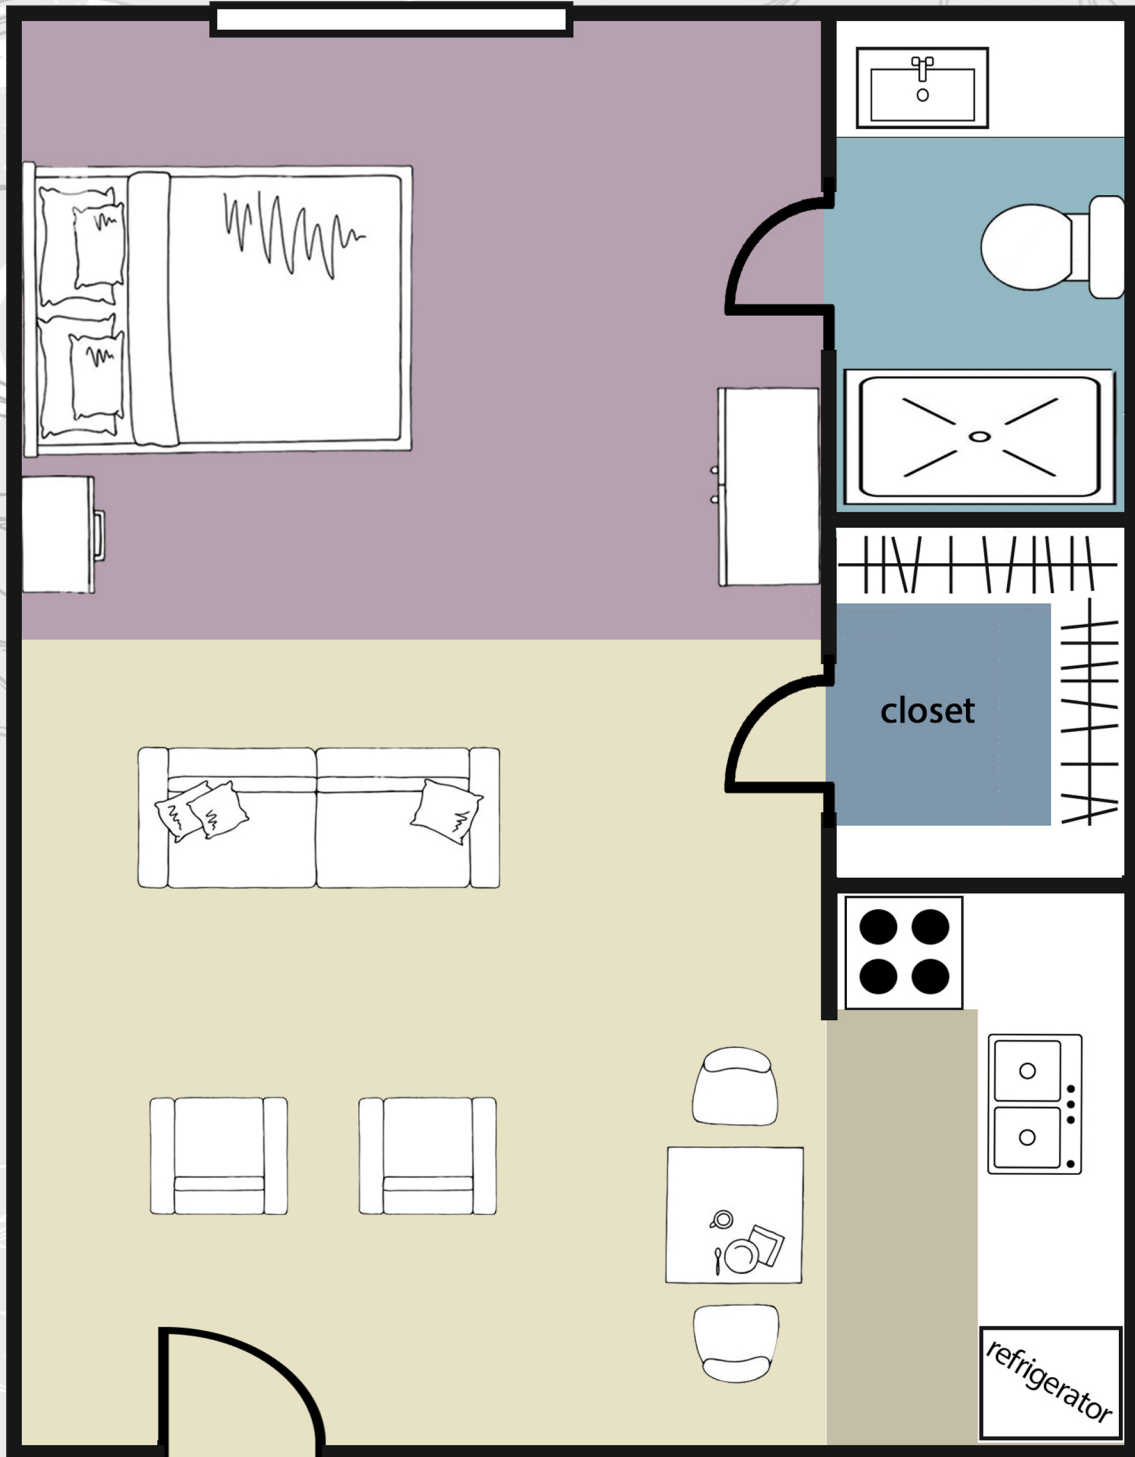

# Camelot

**435 sq. ft.**  
**Studio**

\*Square footage is estimated and may vary slightly in each apartment

# Elite

**477 sq. ft.**  
**Studio**

\*Square footage is estimated and may vary slightly in each apartment

# Windsor

**507 sq. ft.**  
**1BR/1BA**

\*Square footage is estimated and may vary slightly in each apartment