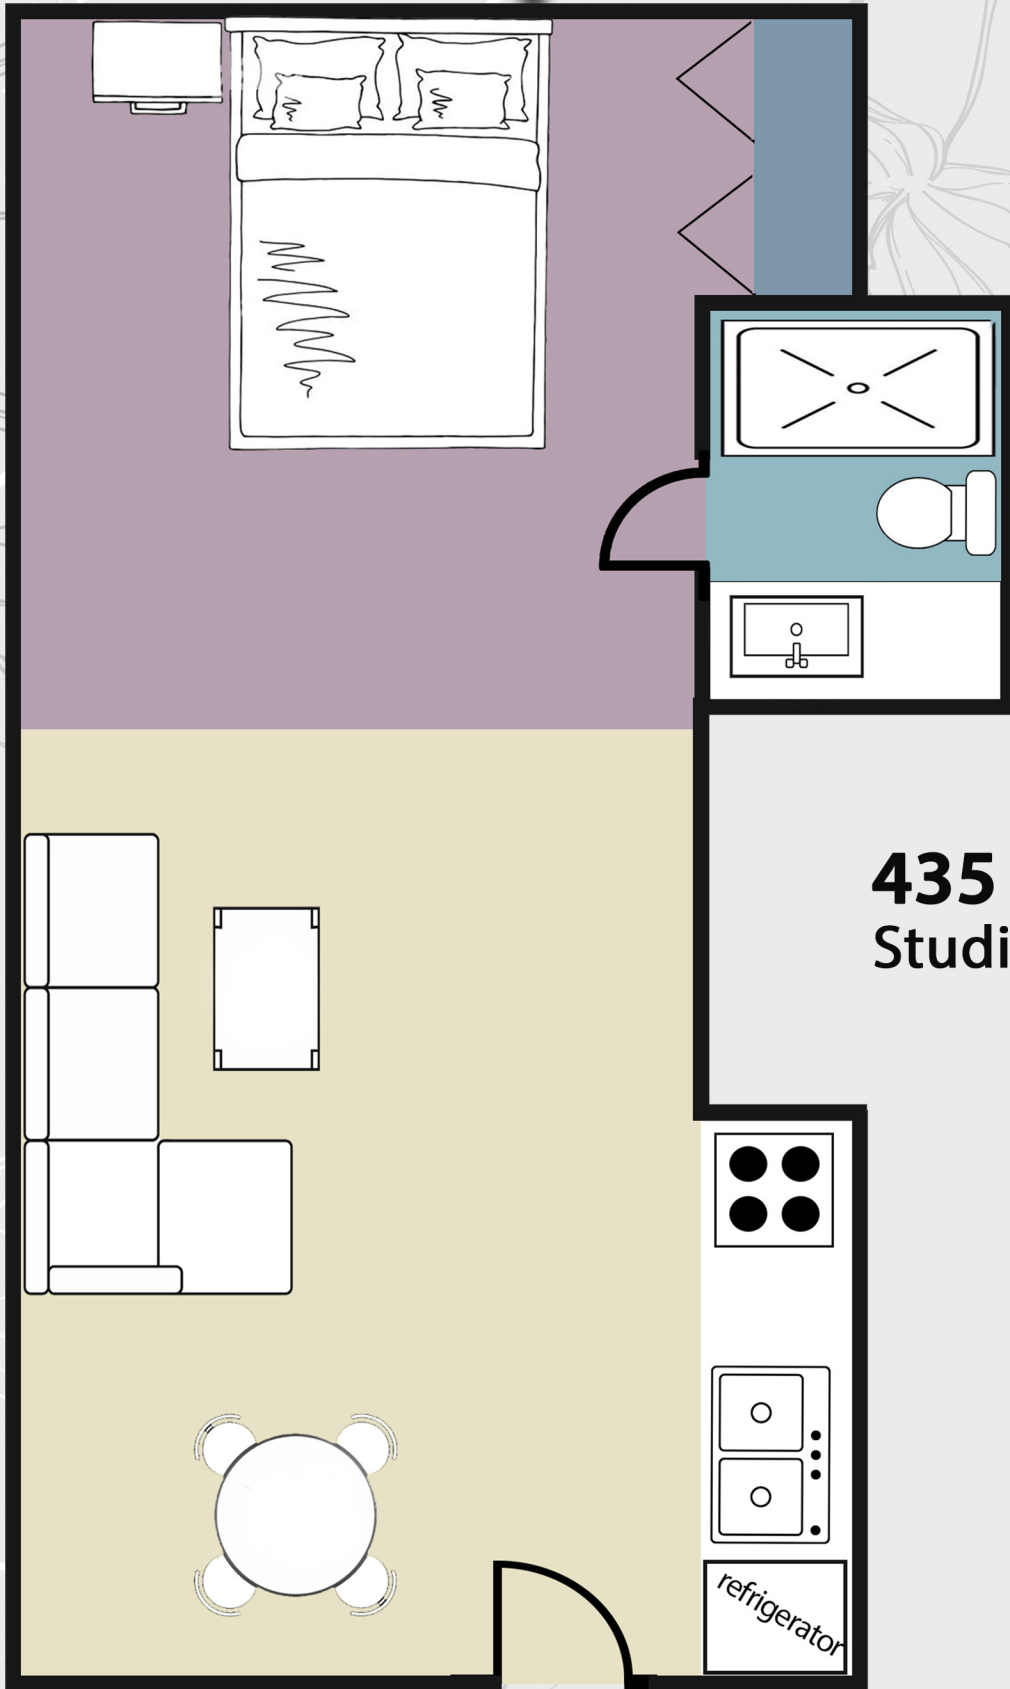

# Camelot

**435 sq. ft.**  
**Studio**

\*Square footage is estimated and may vary slightly in each apartment

# Elite

**477 sq. ft.**  
**Studio**

\*Square footage is estimated and may vary slightly in each apartment

# Windsor

**507 sq. ft.**  
**1BR/1BA**

\*Square footage is estimated and may vary slightly in each apartment